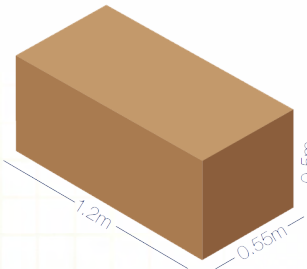

APC-Cambridge Couriers Product Guide

Mail Pack (MP)

Maximum weight 1kg

The consignment must physically fit into the MailPack and not exceed 1kg, no liquids.

Courier Pack (CP)

Maximum weight 5kg

The consignment must physically fit into the CourierPack and not exceed 5kg, no liquids.

Parcel Size Guide

Parcel(ND)

Maximum weight 25Kg per Item

Maximum size:

1.2m (L) x 0.55m (W) x 0.5m (D)

Items with any one of their dimensions in excess of the maximum parameters will be Non Conveyorable (NC).

Non-Conveyorable Parcel (NC)

Maximum weight 25Kg per Item

Maximum size

1.6m (L) x 0.6m (W) x 0.6m (D)

Any items over 1.61m can have its other dimensions no greater than 0.3m x 0.3m and will be Excess (XS).

Excess Parcel(XS)

Maximum weight 25Kg per Item

Maximum size

2.05m (L) x 0.3m (W) x 0.3m (D)

Items with any one of their dimensions in excess of the maximum parameters are not suitable for transit via APC.