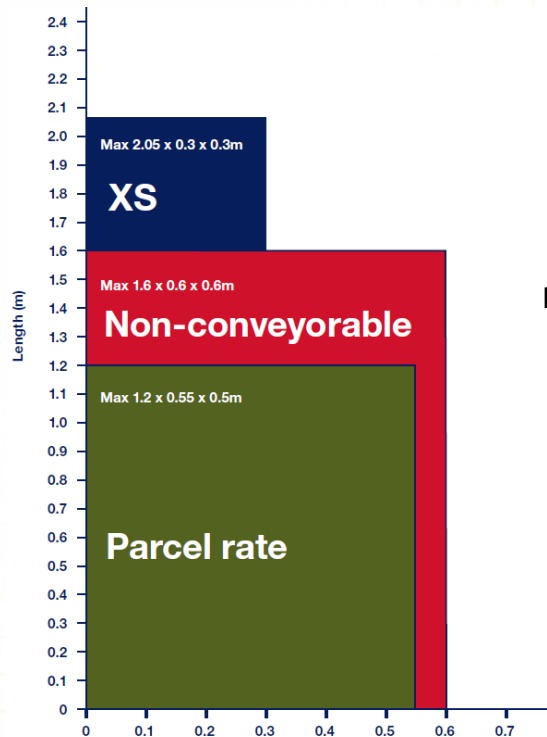

Parcel Size Guide

Parcel(ND)

Maximum weight 25Kg per Item

Maximum size:

1.2m (L) x 0.55m (W) x 0.5m (D)

Items with any one of their dimensions in excess of the maximum parameters will be Non Conveyorable (NC).

Non-Conveyorable Parcel (NC)

Maximum weight 25Kg per Item

Maximum size

1.6m (L) x 0.6m (W) x 0.6m (D)

Any items over 1.61m can have its other dimensions no greater than 0.3m x 0.3m and will be Excess (XS).

Excess Parcel(XS)

Maximum weight 25Kg per Item

Maximum size

2.05m (L) x 0.3m (W) x 0.3m (D)

Items with any one of their dimensions in excess of the maximum parameters are not suitable for transit via APC.