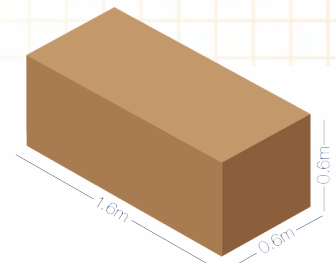

Parcel Size Guide

Parcel(ND)

Maximum weight 25Kg per Item

Maximum size:

1.2m (L) x 0.55m (W) x 0.5m (D)

Items with any one of their dimensions in excess of the maximum parameters will be Non Conveyorable (NC).

Non-Conveyorable Parcel (NC)

Maximum weight 25Kg per Item

Maximum size

1.6m (L) x 0.6m (W) x 0.6m (D)

Any items over 1.61m can have its other dimensions no greater than 0.3m x 0.3m and will be Excess (XS).

Excess Parcel(XS)

Maximum weight 25Kg per Item

Maximum size

2.05m (L) x 0.3m (W) x 0.3m (D)

Items with any one of their dimensions in excess of the maximum parameters are not suitable for transit via APC.